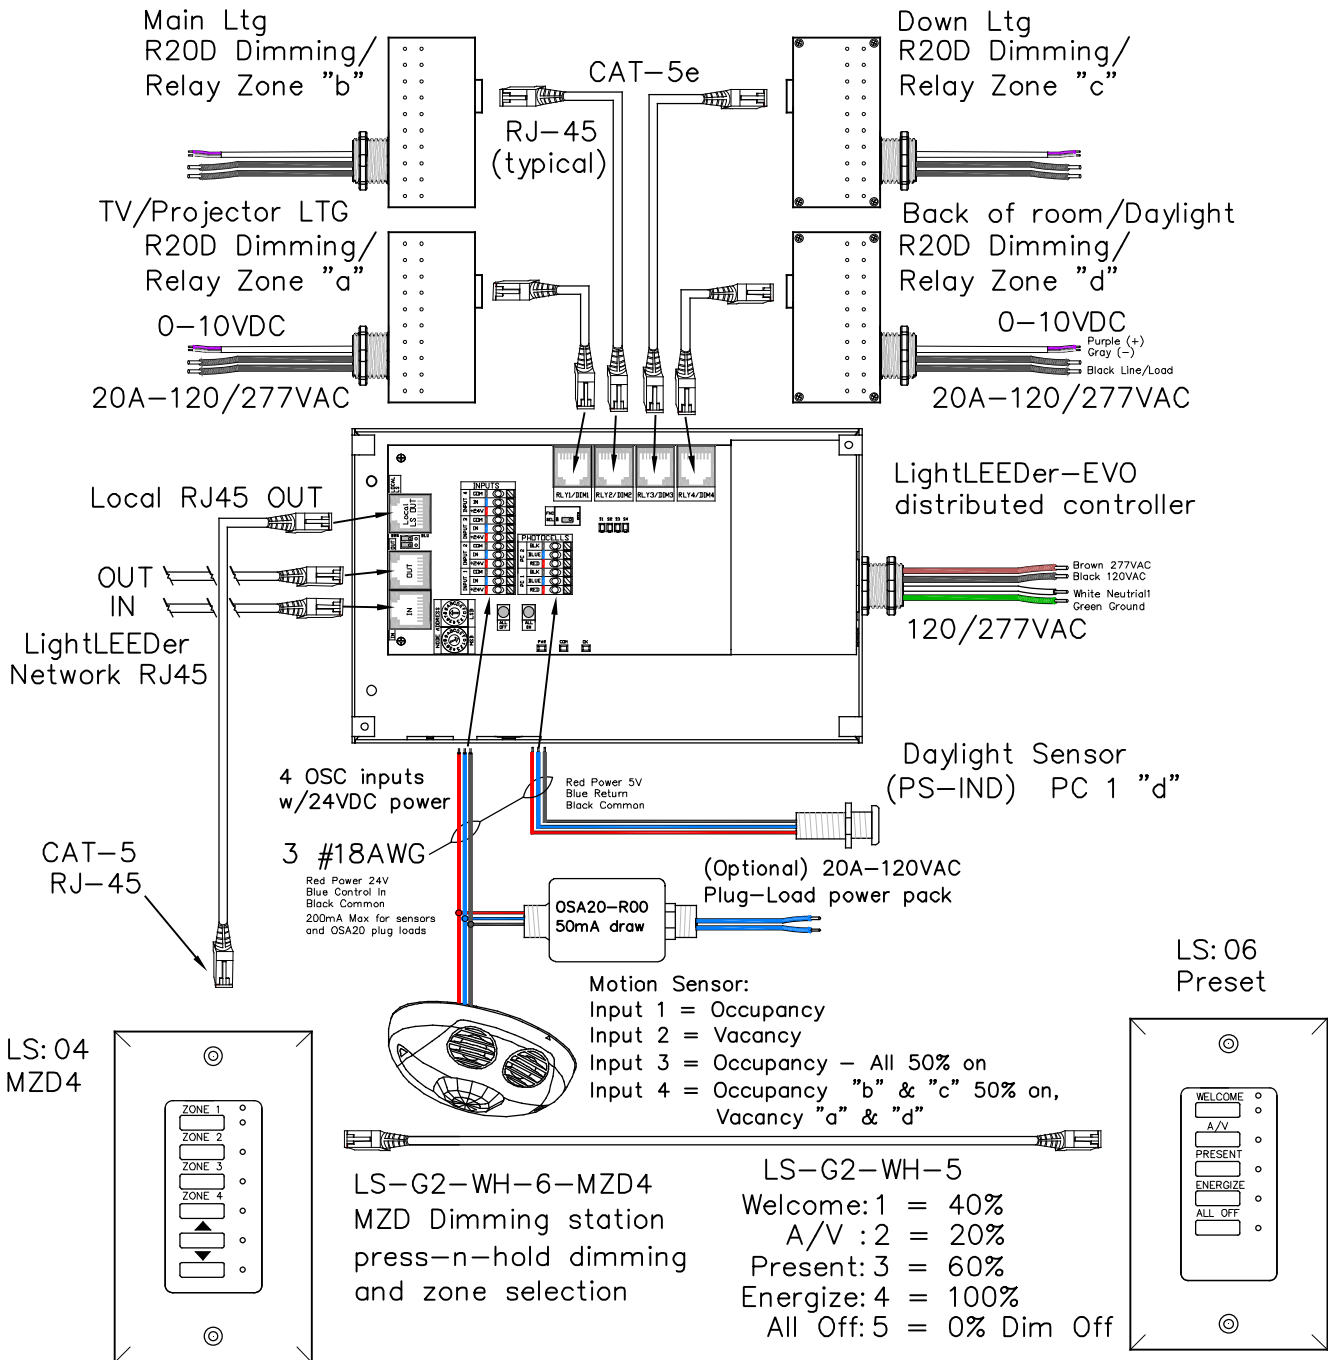

# (FC) LL-EVO 1-Conference Room, 4-Zone, 1-Daylight Zone, MZD4 & 5-Preset Station

LightLEEDer EVO 4-Zone panel with 4-remotly mounted R20D relays  
Daylight Sensor w/ Independent zone settings, Motion sensor inputs for up to 4 independent zones or local hardwire switch. Optional plug-load relay.  
Local LightSync output for Multi-Zone Dimmer station (MZD) with raise/lower press-n-hold dimming, supports from 1 to 8 LightSync input devices.

INTELLIGENT LIGHTING  
CONTROLS, INC.  
5229 Edina Industrial Boulevard  
Minneapolis, Minnesota 55439  
Ph: 952.829.1900 Fax: 952.829.1901  
1.800.922.8004  
www.ilc-usa.com

Project:

(FC) LL-EVO Lighting Application Sheet  
1-Conference Room, 4-Zone,  
1-Daylight Zone, MZD4, 5-Preset Station  
LightLEEDer EVO Distributed Controller

SHEET INFORMATION

DATE: 2-15-2018

SCALE: NONE

DRAWN BY: JM&BE

GO#

Sheet:  
FC-EVO