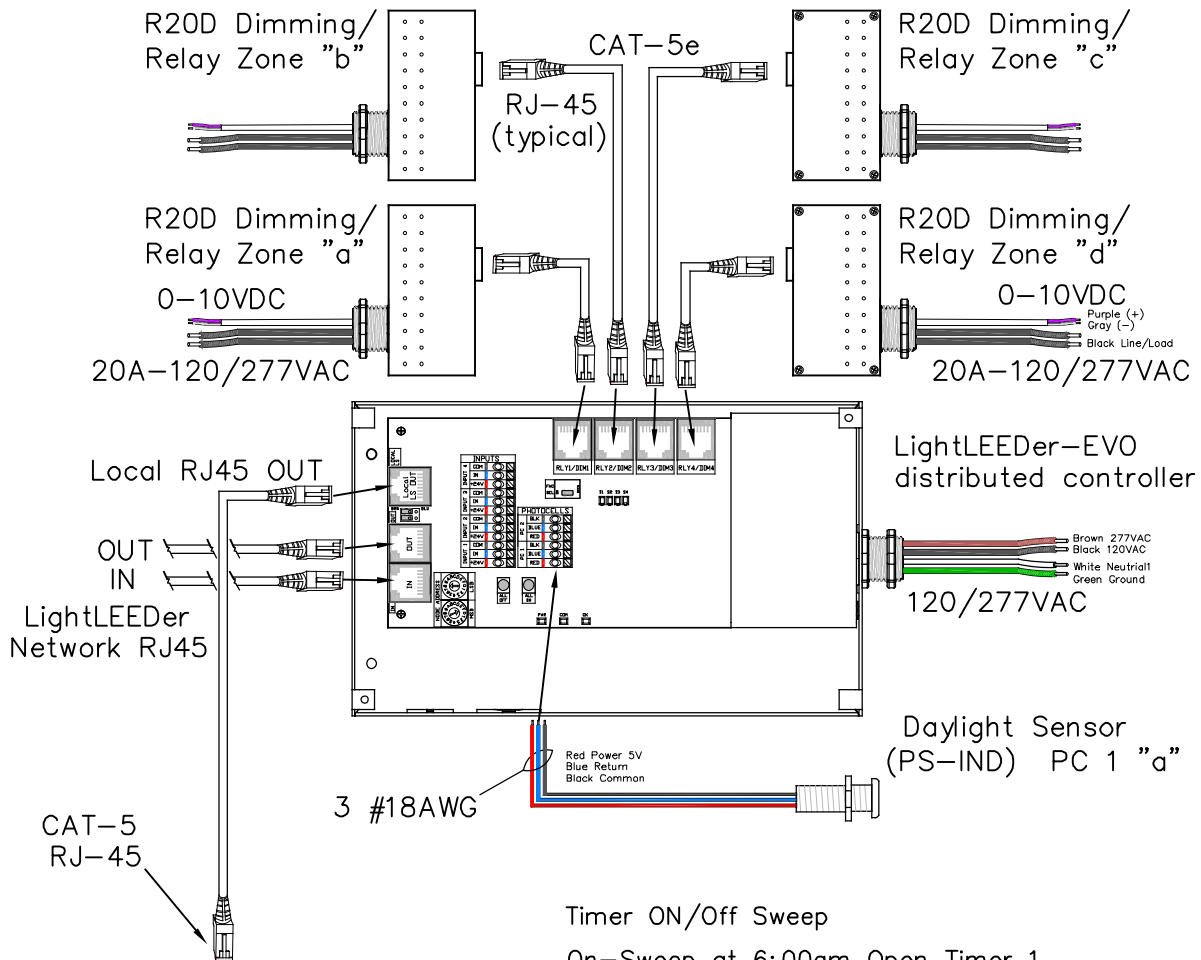

(FD) LL-EVO Sweep Off - Open / Closed Timer, 4-Zone, 1-Daylight Zone

Timer ON/Off Sweep

On-Sweep at 6:00am Open Timer 1

Off-Sweep at 10:00pm Close Timer 2

Off-Sweep repeats every 2 hours between Open/Close

Timer 1 & 2 are set using 7-day Open/Close schedule

LS: 04
MZD4

LS: 06
MZD4

LS-G2-WH-6-MZD4
MZD Dimming station
press-n-hold dimming
and zone selection

LightLEEDer EVO 4-Zone panel with 4-remotly mounted R20D relays
Daylight Sensor w/ Independent zone settings, Motion sensor inputs for up to 4 independent zones or local hardwire switch. Optional plug-load relay.
Local LightSync output for Multi-Zone Dimmer station (MZD) with raise/lower press-n-hold dimming, supports from 1 to 8 LightSync input devices.

5229 Edina Industrial Boulevard
Minneapolis, Minnesota 55439
Ph: 952.829.1900 Fax: 952.829.1901
1.800.922.8004
www.ilc-usa.com

Project:

(FD) LL-EVO Sweep Off - Open / Close Timer
4-Zone, 1-Daylight Zone
LightLEEDer EVO Distributed Controller