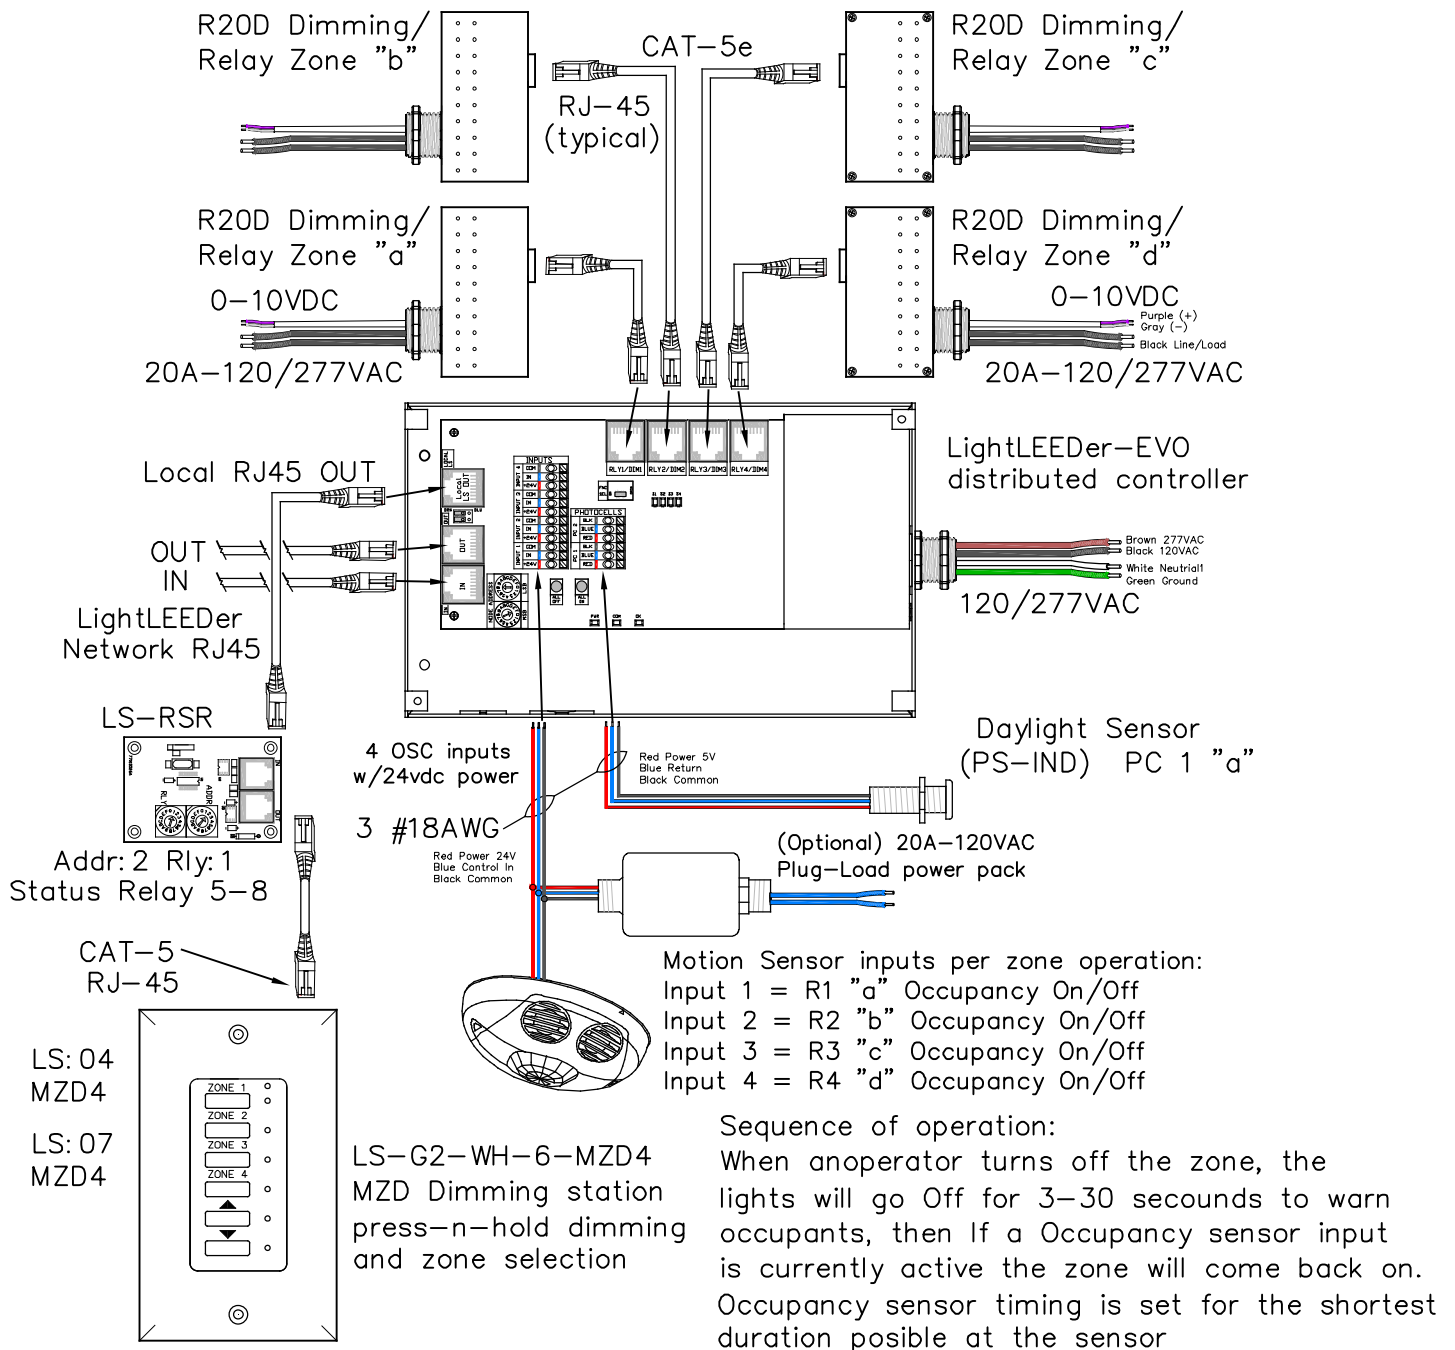

# (FF) LL-EVO Open Office, Occupancy Priority ON, Warn Off, 4-Zone, 1-Daylight Zone

LightLEEDer EVO 4-zone panel with 4-remotly mounted R20D relays  
 Daylight Sensor w/ Independent zone settings, Motion sensor inputs for up to 4 independent zones or local hardwire switch. Optional Plug-load relay.  
 Local LightSync output for Multi-Zone Dimmer (MZD) station with raise/lower press-n-hold dimming, supports from 1 to 8 LightSync input devices.