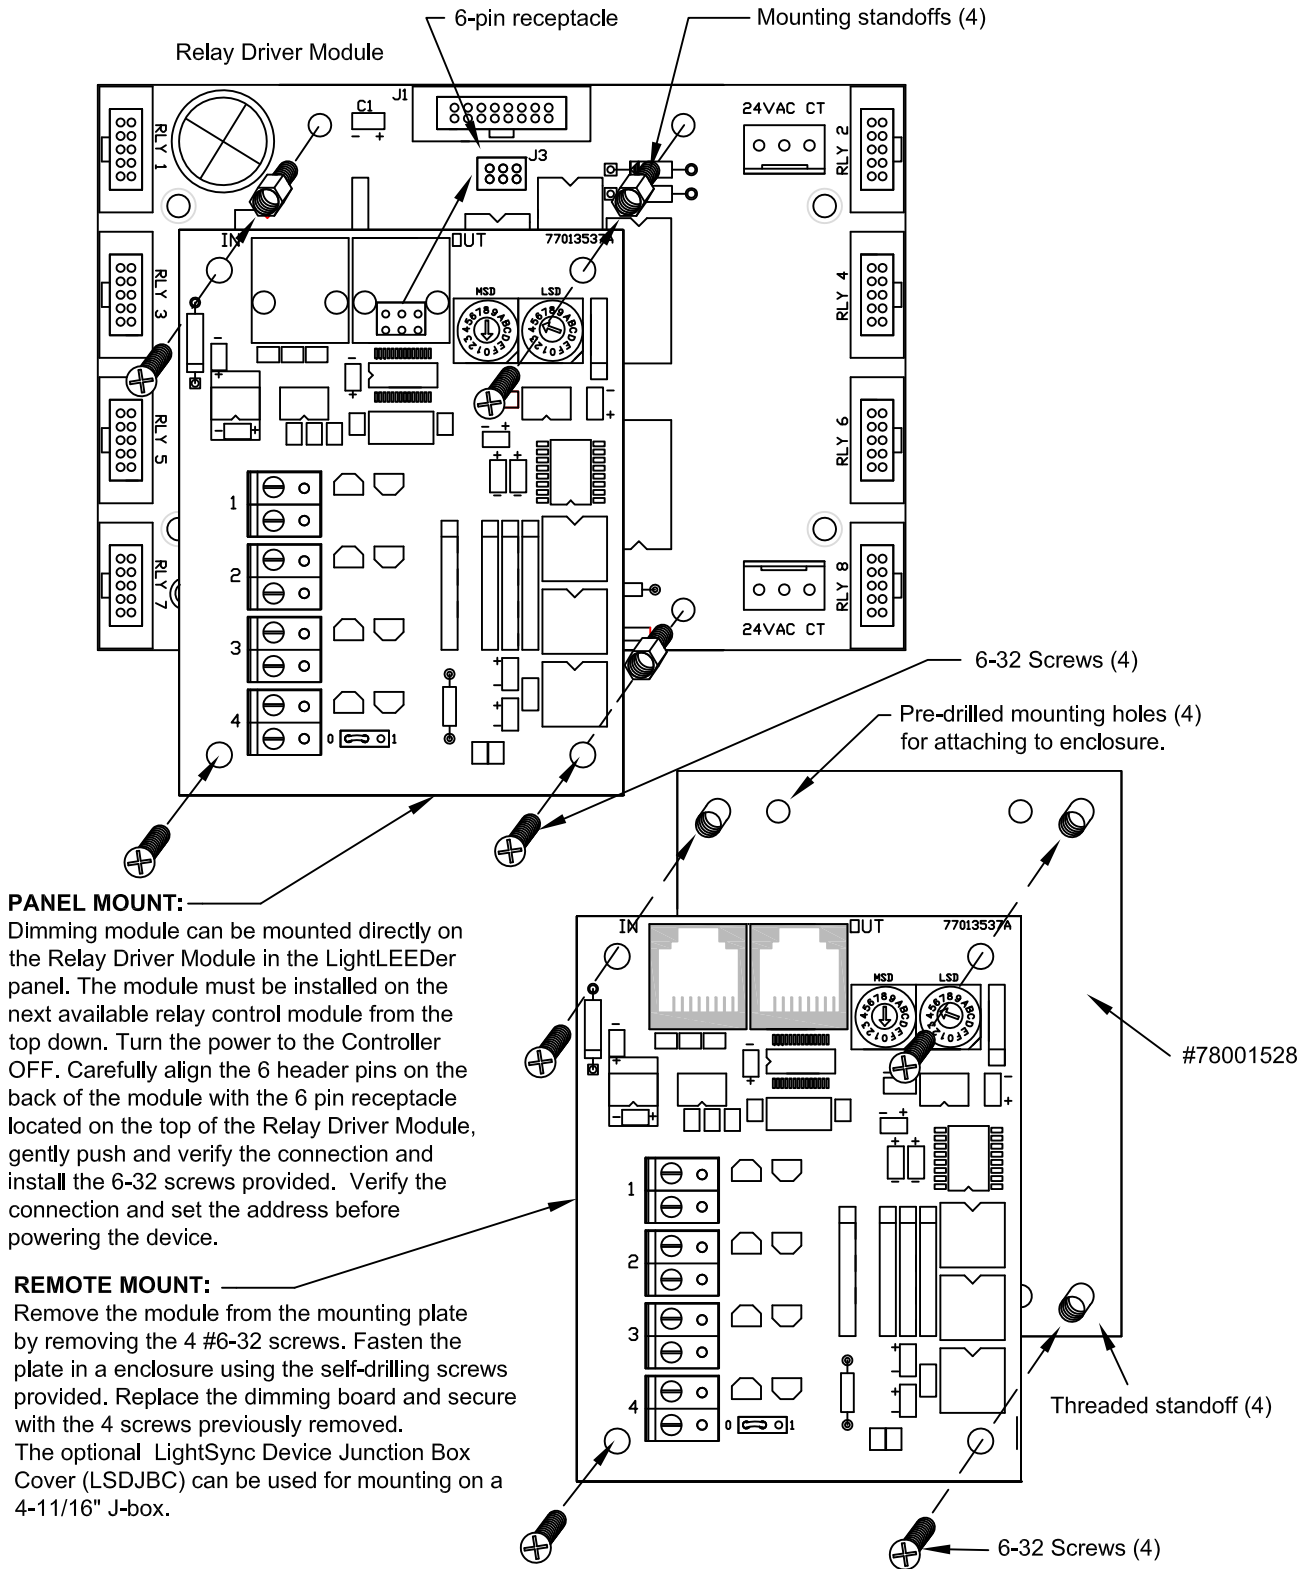

# LightSync Dimming Output Module Installation Details

Note: Optional Sink/Source/Drive Module Shown

INTELLIGENT LIGHTING CONTROLS, INC.

www.ilc-usa.com 1-800-922-8004

ID0615 Rev C