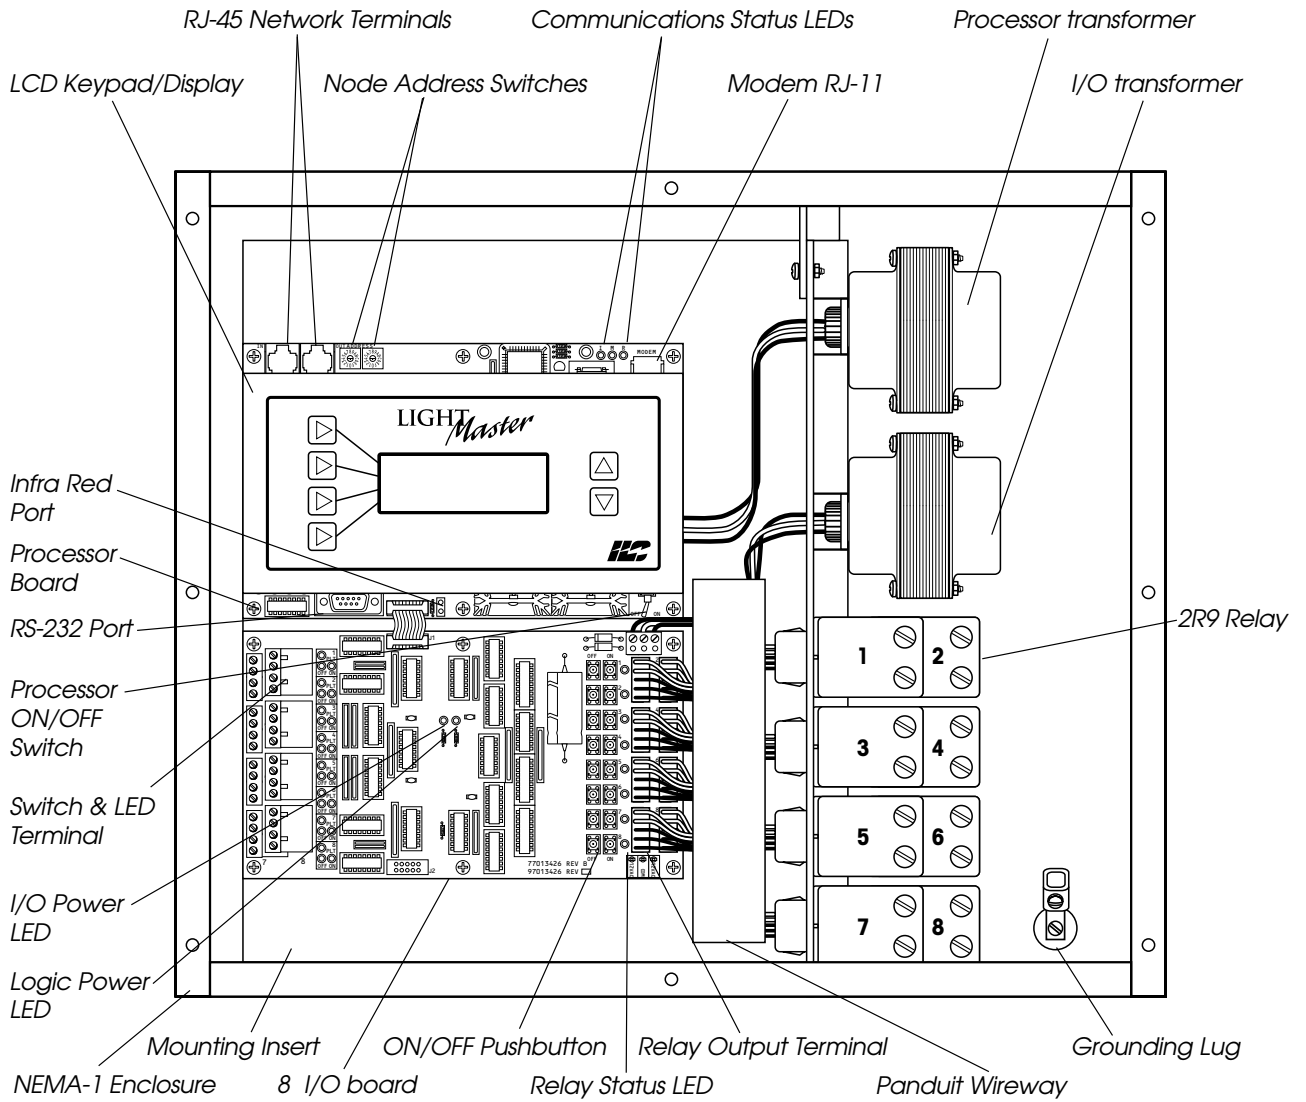

LightMaster Control Panel Details

LightMaster Relay panel
LM-8-8

Energy Saving Lighting Controls

INTELLIGENT LIGHTING CONTROLS, INC.

5229 Edina Industrial Boulevard
 Minneapolis, Minnesota 55439
 Phone 952 829 1900
 FAX 952 829 1901
 www.ilc-usa.com

PD0001_revA