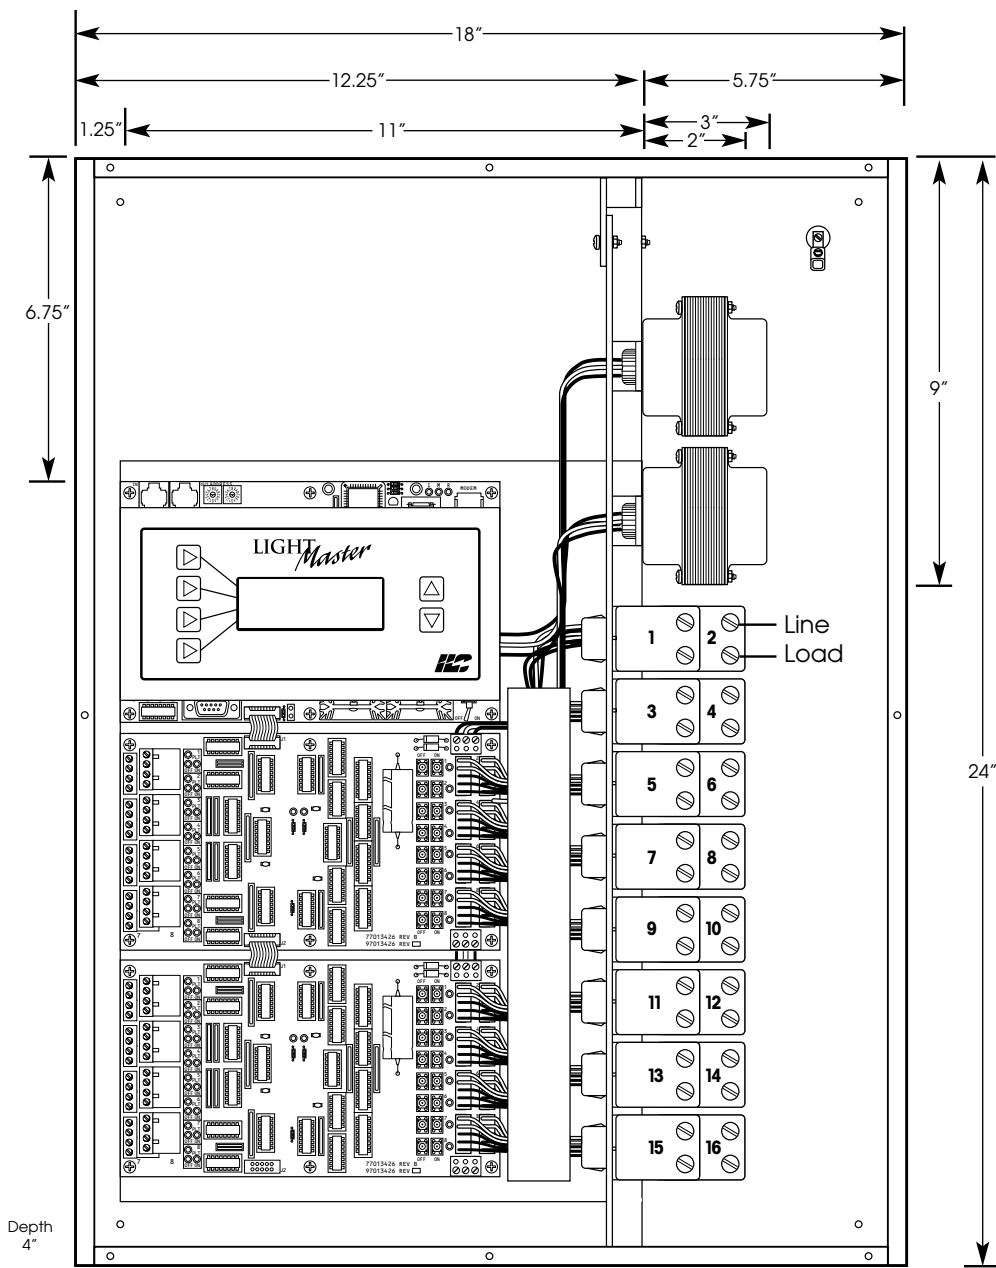

Enclosure Detail

LightMaster 16 w/ 2R9C Latching Relays Shown
18"W x 24"H x 4"D NEMA 1