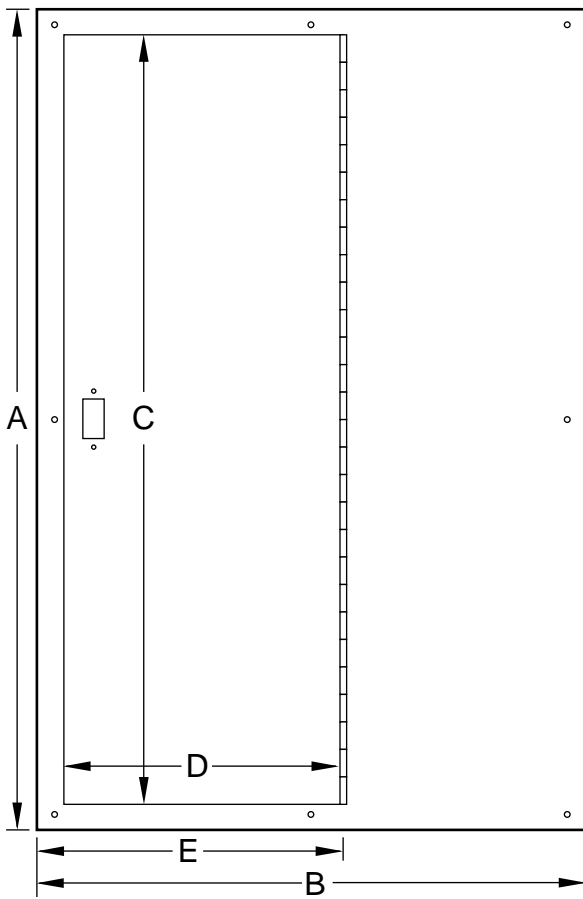

LightMaster Enclosure Doors

Surface Mount Door

Flush Mount Door

Door Dimensions (all measurements in inches)

SURFACE	A	B	C	D	E	LOCKS	POCKET
8	15.125	18.125	12.812	10	11.312	1	N
16	24.125	18.125	21.875	10	11.312	1	N
24-32	36.125	24.125	33.875	12.312	13.5	1	Y
40-48	48.125	24.125	45.812	12.312	13.5	2	Y

FLUSH	A	B	C	D	E	LOCKS	POCKET
8	17.125	20.125	12.812	10	12.312	1	N
16	26.125	20.125	21.875	10	12.312	1	N
24-32	38.125	26.125	33.875	12.312	14.5	1	Y
40-48	50.125	26.125	45.812	12.312	14.5	2	Y