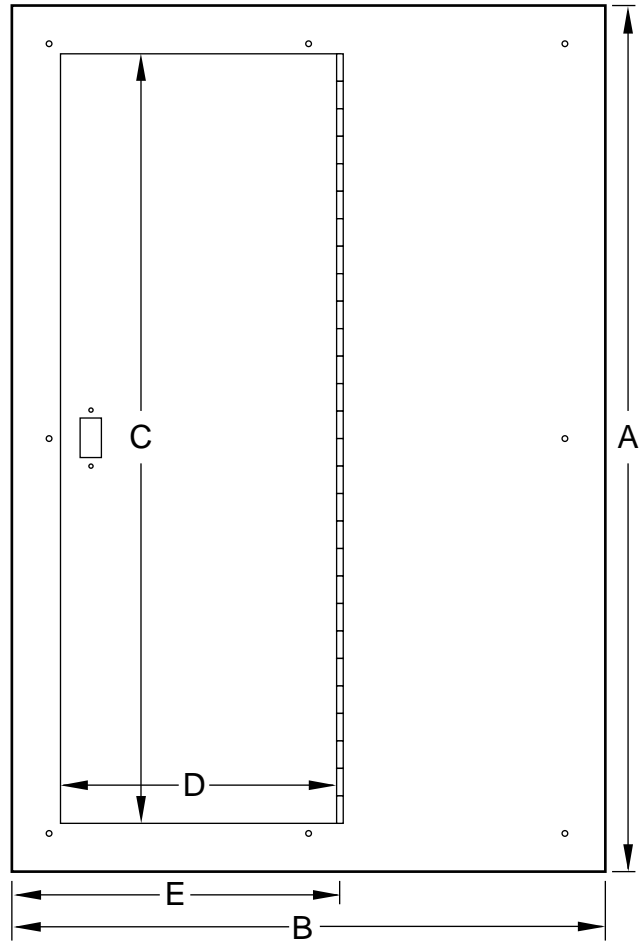

LightMaster Enclosure Doors

Surface Mount Door

Flush Mount Door

Door Dimensions (all measurements in inches)

SURFACE	A	B	C	D	E	LOCKS	POCKET
8	15.125	18.125	12.812	10	11.312	1	N
16	24.125	18.125	21.875	10	11.312	1	N
24-32	36.125	24.125	33.875	12.312	13.5	1	Y
40-48	48.125	24.125	45.812	12.312	13.5	2	Y

FLUSH	A	B	C	D	E	LOCKS	POCKET
8	17.125	20.125	12.812	10	12.312	1	N
16	26.125	20.125	21.875	10	12.312	1	N
24-32	38.125	26.125	33.875	12.312	14.5	1	Y
40-48	50.125	26.125	45.812	12.312	14.5	2	Y