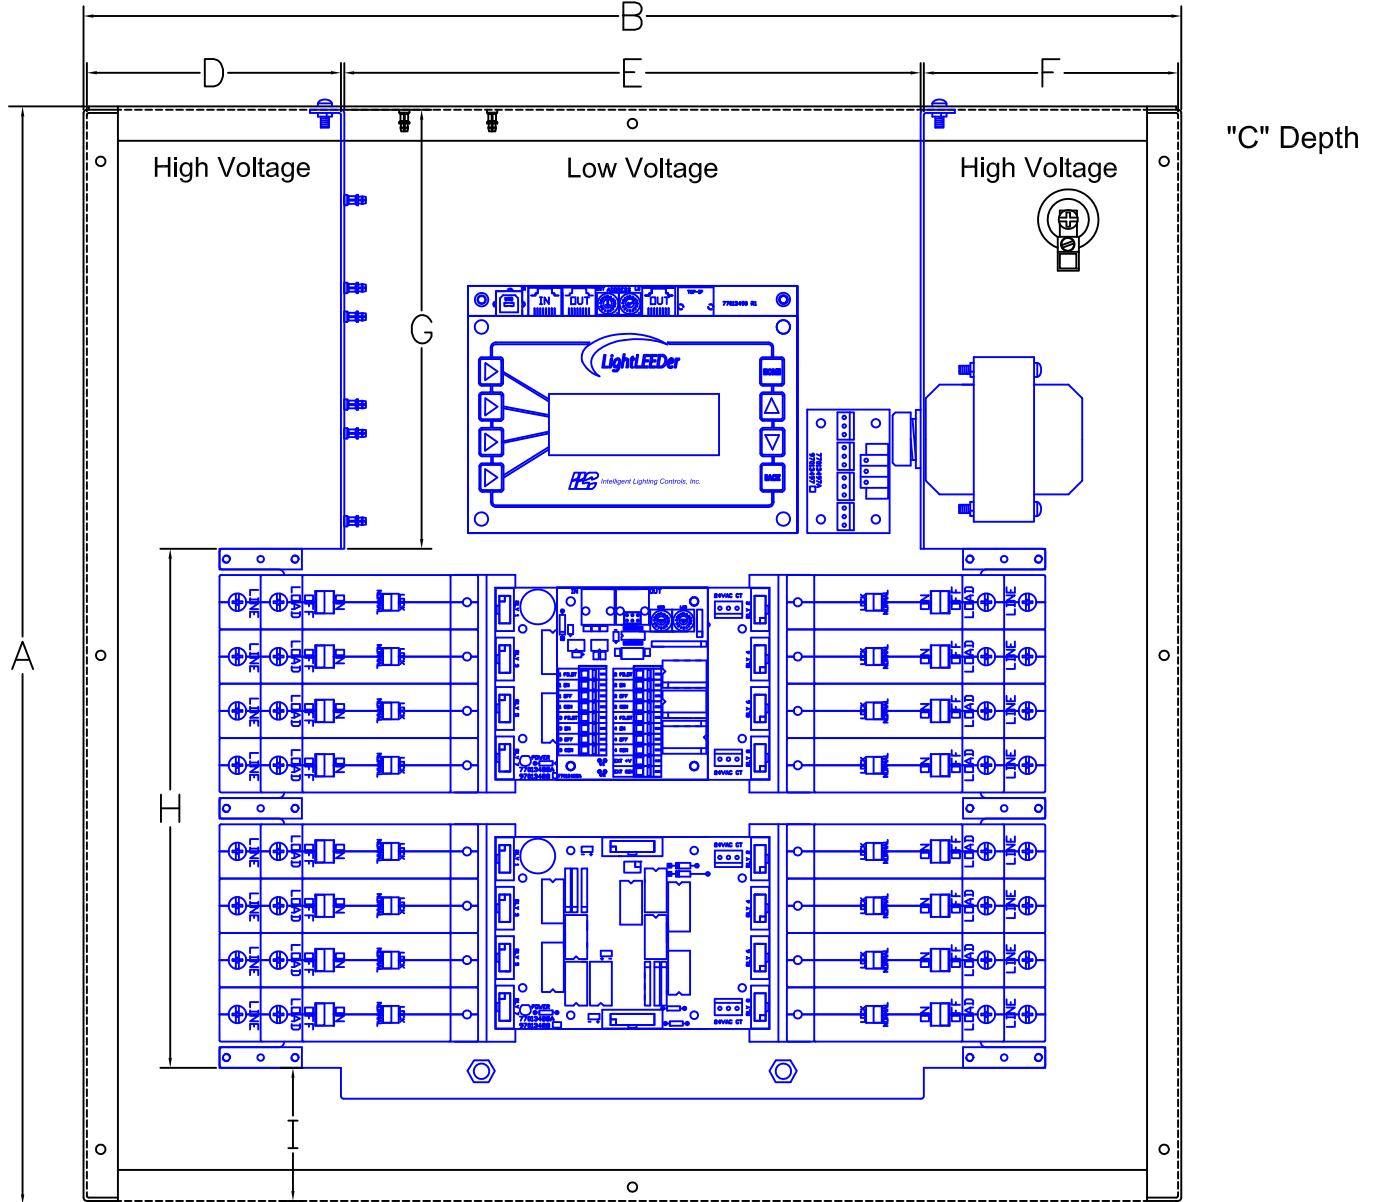

LightLEEDer 4-64 Panel Enclosure Dimensions Details

LightLEEDer Panel Size	A	B	C	D	E	F	G	H	I
4	11.0	14.0	6.0	N/A	9.6	4.2	5.6	5.2	0.5
8-16	20.0	20.0	6.0	4.6	10.5	4.6	8.0	4.5	2.4
24-32	29.0	20.0	6.0	4.6	10.5	4.6	8.0	18.5	2.3
40-48	38.0	20.0	6.0	4.6	10.5	4.6	8.0	27.6	2.3
56-64	48.0	20.0	6.0	4.6	10.5	4.6	8.0	36.7	3.2

Dimensions in Inches