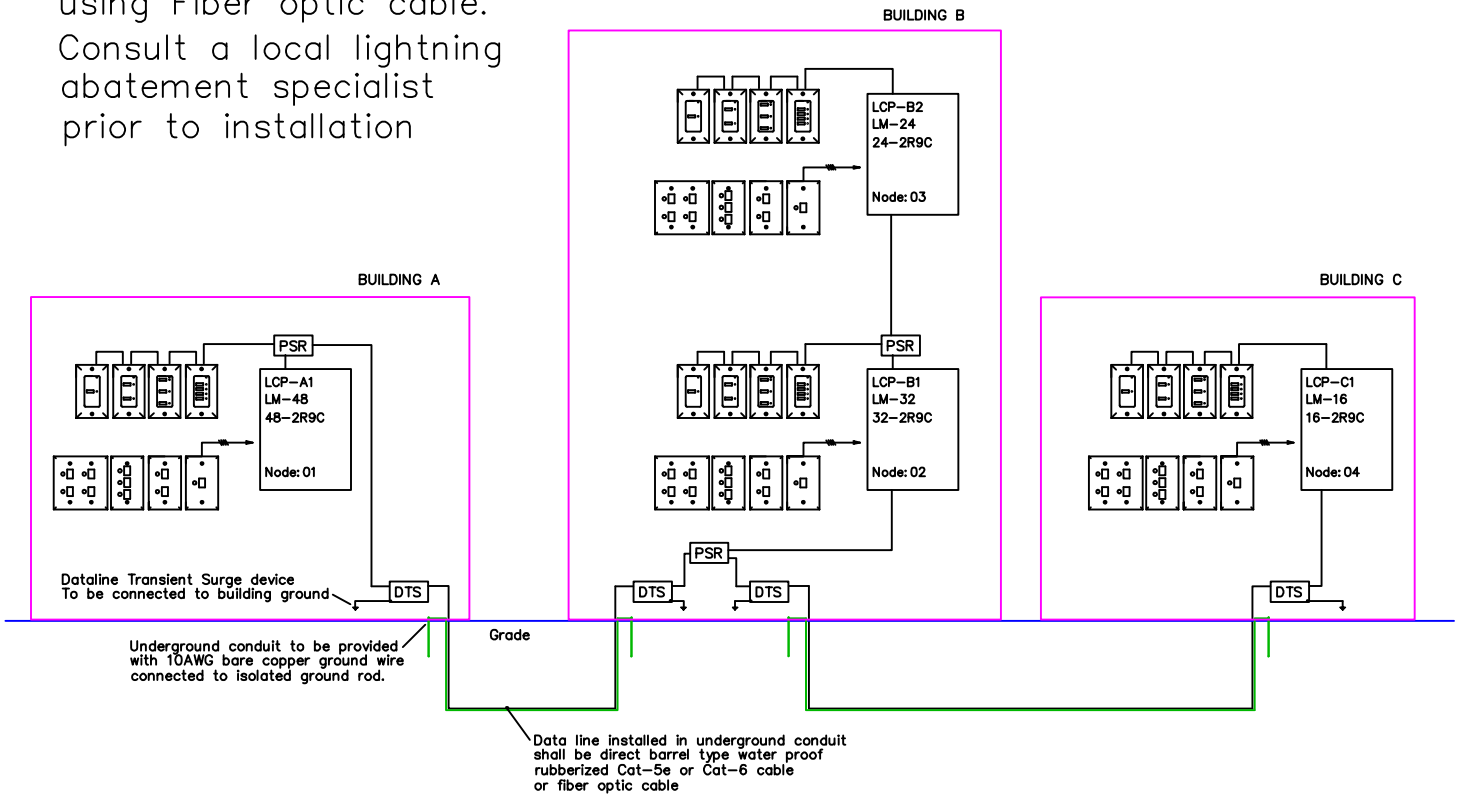

# UNDERGROUND DATA CABLE INSTALLATION

5229 Edina Industrial Boulevard  
 Minneapolis, Minnesota 55439  
 Ph: 952.829.1900 Fax: 952.829.1901  
 1.800.922.8004  
 www.ilc-usa.com

## TYPICAL

NUMBER	REVISIONS	DATE	SHEET INFORMATION
1	-	-	DATE: 1-10
			SCALE: NONE
			DRAWN BY: JM

Project:

Title:

## UNDERGROUND DATA CABLE INSTALLATION

TYPICAL

GO#

Sheet: UDCI