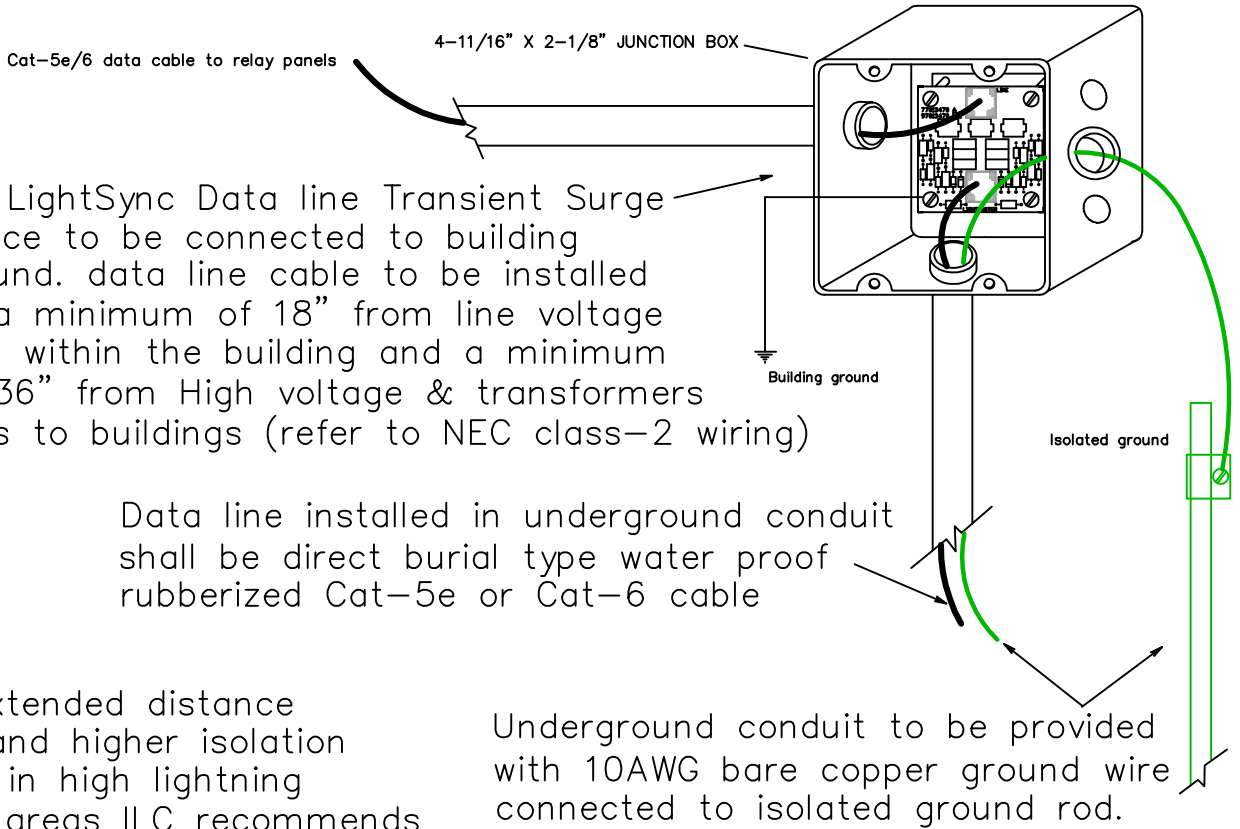

UNDERGROUND DATA CABLE INSTALLATION

5229 Edina Industrial Boulevard
Minneapolis, Minnesota 55439
Ph: 952.829.1900 Fax: 952.829.1901
1.800.922.8004
www.ilc-usa.com

TYPICAL

NUMBER	REVISIONS	DATE	SHEET INFORMATION
1	-	-	DATE: 1-10
			SCALE: NONE
			DRAWN BY: JM

Project:

Title:

UNDERGROUND DATA CABLE INSTALLATION

TYPICAL

GO#

Sheet: UDCI