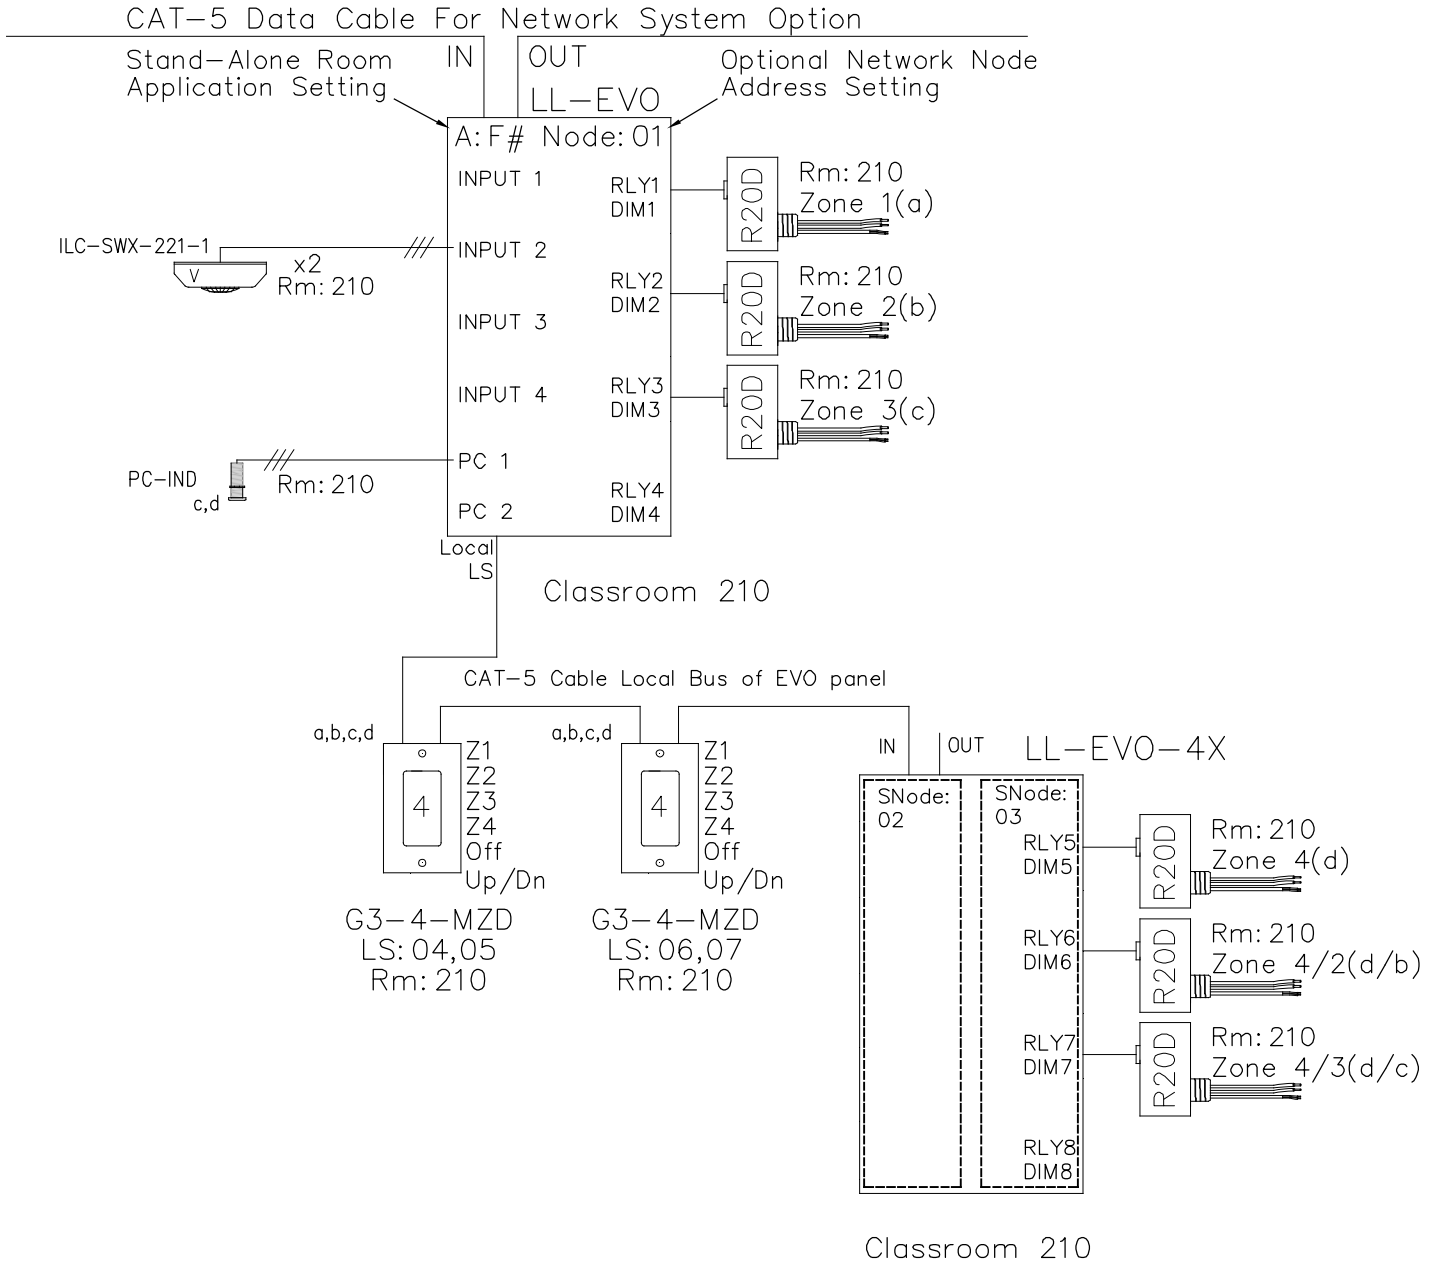

SEATTLE CLASSROOM 4/6 ZONE RISER DIAGRAM

OPERATION:
 Switch ON/OFF
 On Level set for 50% dimming
 Motion sensor set for Vacancy
 Photocell limits max level in daylight zones

5229 Edina Industrial Blvd.
 Minneapolis, MN 55439
 952.842.2564 | 800.922.8004
 ilc-usa.com

| | | | | |
|-----------|-------------------|--------|-------------------|----------|
| XX | | | | Project: |
| NUMBER | REVISIONS | DATE | SHEET INFORMATION | |
| A | Code Riser CR0210 | 5-6-19 | DATE: | 5-6-19 |
| 1 | - | - | SCALE: | NONE |
| | | | DRAWN BY: | JM |

**SEATTLE
CLASSROOM
4/6 Zone RISER**

Title:

GO#
219xxxx

Sheet:
CR0210