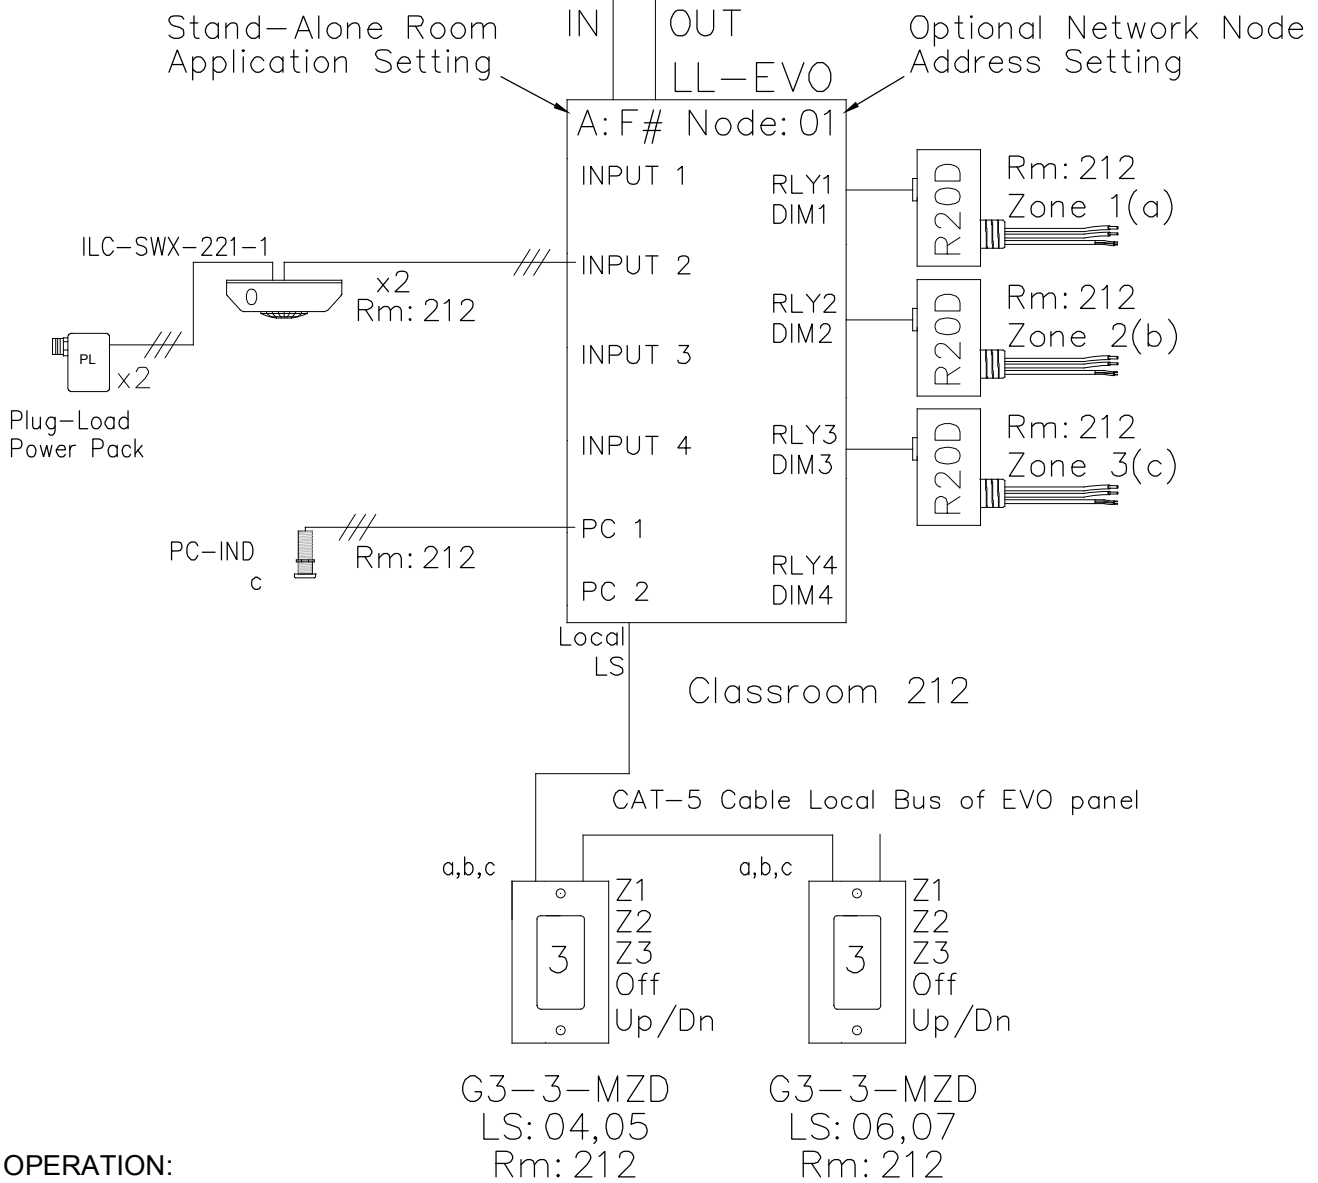

OPEN OFFICE ASHRAE DESIGN GUIDE 90.1 - 2010 RISER DIAGRAM

CAT-5 Data Cable For Network System Option

OPERATION:
 Switch ON/OFF
 On Level set for 50% dimming
 Motion sensor set for Occupancy
 Photocell limits max level in daylight zones
 Plug-load relay for 120V outlets
 operated by motion sensor on/off.

intelligent
lighting controls

5229 Edina Industrial Blvd.
 Minneapolis, MN 55439
 952.842.2564 | 800.922.8004
 ilc-usa.com

XX				Project:
NUMBER	REVISIONS	DATE	SHEET INFORMATION	
A	Code Riser CR0212	5-6-19	DATE:	5-6-19
1	-	-	SCALE:	NONE
			DRAWN BY:	JM